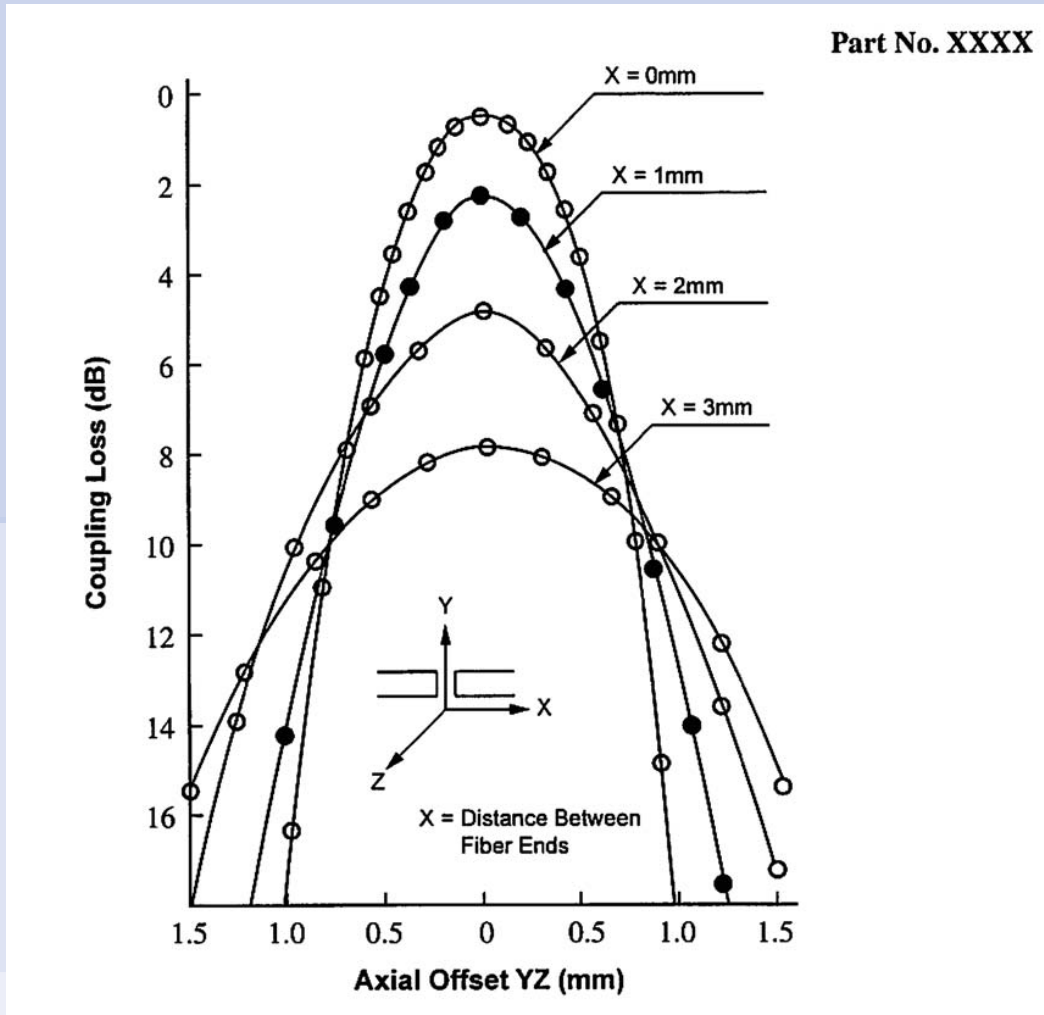

ESKA™ Plastic Fiber Optic & Cable

Manufactured by Mitsubishi Rayon Co., Ltd.

Marketed and sold by Mitsubishi International PolymerTrade Corporation

Alignment

Coupling Efficiency

The information contained herein is presented as a guide to product selection. It is subject to change without notice, and should not be regarded as a representation, warranty or guarantee with regard to the quality, characteristics or use of this product.